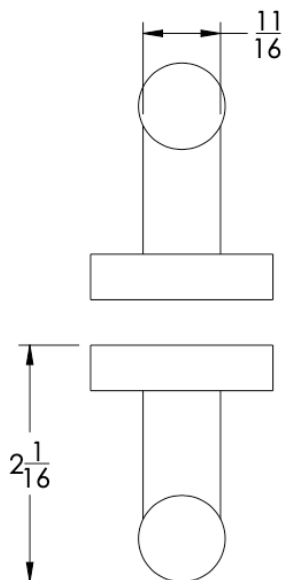

Double Knob shown
with a Medium Rosette

Medium Rosette
(Dia 1 1/4")

Large Rosette
(Dia 1 1/2")

COLLECTION BEAUMONT

DOUBLE KNOB

Model	Product	Finishes Available
BEA-KND <u>XX-XX</u>	Double Knob	Multiple finishes available. Over 23 finishes to choose from.

No Rosette	Medium Rosette (Dia 1 1/4")	Large Rosette (Dia 1 1/2")
BEA-KND-NR	BEA-KND-MR	BEA-KND-LR

FRONT

SIDE

TOP

 Medium Rosette
(Dia 1 1/4")

 Large Rosette
(Dia 1 1/2")

Installation Notes: Diameter of glass hole for installation is as follows:

- For Medium Rosette(-MR) and Large Rosette (-LR) the hole diameter is 1/2"
- For No Rosette (-NR) the hole diameter is 5/16"

Standard hardware supplied can accommodate glass thicknesses 1/4" to 1/2". Please contact us for custom hardware in case glass thickness exceeds 1/2".

Dimensions in inches

NOTE: Dimensions subject to change without notice.