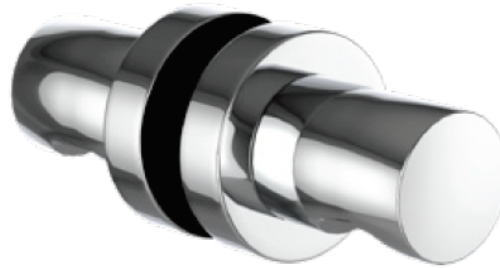

neelnox

LET
THERE
BE **DESIGN.**

FEATURES

- Premium 304 Grade Stainless Steel
- Solid Mount Construction
- Concealed Installation Hardware
- Solid End Cap provided for side opposite to the door for a seamless look

Double Knob shown
with a Medium Rosette

Medium Rosette
(Dia 1 1/4")

Large Rosette
(Dia 1 1/2")

COLLECTION BEAUMONT

DOUBLE KNOB

Model	Product	Finishes Available
BEA-KND <u>XX-XX</u>	Double Knob	Multiple finishes available. Over 23 finishes to choose from.

No Rosette	Medium Rosette (Dia 1 1/4")	Large Rosette (Dia 1 1/2")
BEA-KND-NR	BEA-KND-MR	BEA-KND-LR

FRONT

SIDE

TOP

 Medium Rosette
(Dia 1 1/4")

 Large Rosette
(Dia 1 1/2")

Installation Notes: Diameter of glass hole for installation is as follows:

- For Medium Rosette(-MR) and Large Rosette (-LR) the hole diameter is 1/2"
- For No Rosette (-NR) the hole diameter is 5/16"

Standard hardware supplied can accommodate glass thicknesses 1/4" to 1/2". Please contact us for custom hardware in case glass thickness exceeds 1/2".