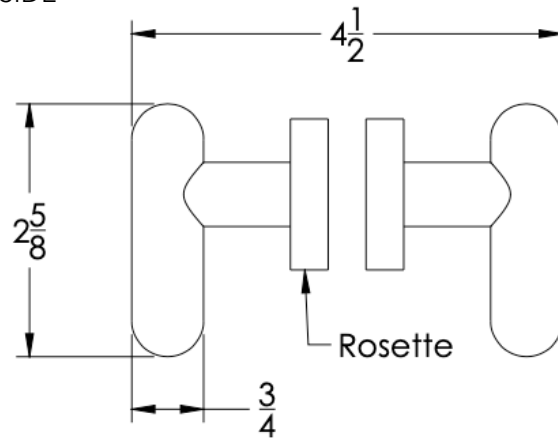

neelnox

LET
THERE
BE **DESIGN.**

FEATURES

- Premium 304 Grade Stainless Steel
- Solid Mount Construction
- Concealed Installation Hardware
- Solid End Cap provided for side opposite to the door for a seamless look

Double Knob shown
with a Medium Rosette

Medium Rosette
(Dia 1 1/4")

Large Rosette
(Dia 1 1/2")

COLLECTION BEAUMONT

DOUBLE KNOB

Model	Product	Finishes Available
BEA-KND <u>XX-XX</u>	Double Knob	Multiple finishes available. Over 23 finishes to choose from.

No Rosette	Medium Rosette (Dia 1 1/4")	Large Rosette (Dia 1 1/2")
BEA-KND-NR	BEA-KND-MR	BEA-KND-LR

FRONT

SIDE

TOP

 Medium Rosette
(Dia 1 1/4")

 Large Rosette
(Dia 1 1/2")

Installation Notes: Diameter of glass hole for installation is as follows:

- For Medium Rosette(-MR) and Large Rosette (-LR) the hole diameter is 1/2"
- For No Rosette (-NR) the hole diameter is 5/16"

Standard hardware supplied can accommodate glass thicknesses 1/4" to 1/2". Please contact us for custom hardware in case glass thickness exceeds 1/2".