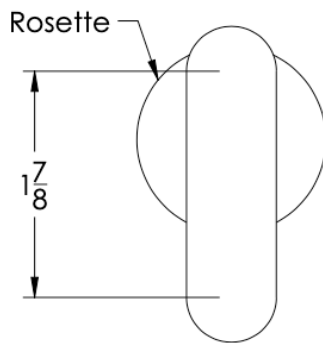

neelnox

LET
THERE
BE **DESIGN.**

FEATURES

- Premium 304 Grade Stainless Steel
- Solid Mount Construction
- Concealed Installation Hardware
- Solid End Cap provided for side opposite to the door for a seamless look

Double Knob shown
with a Medium Rosette

Medium Rosette
(Dia 1 1/4")

Large Rosette
(Dia 1 1/2")

COLLECTION BEAUMONT

DOUBLE KNOB

Model	Product	Finishes Available
BEA-KND <u>XX-XX</u>	Double Knob	Multiple finishes available. Over 23 finishes to choose from.

No Rosette	Medium Rosette (Dia 1 1/4")	Large Rosette (Dia 1 1/2")
BEA-KND-NR	BEA-KND-MR	BEA-KND-LR

FRONT

SIDE

TOP

 Medium Rosette
(Dia 1 1/4")

 Large Rosette
(Dia 1 1/2")

Installation Notes: Diameter of glass hole for installation is as follows:

- For Medium Rosette(-MR) and Large Rosette (-LR) the hole diameter is 1/2"
- For No Rosette (-NR) the hole diameter is 5/16"

Standard hardware supplied can accommodate glass thicknesses 1/4" to 1/2". Please contact us for custom hardware in case glass thickness exceeds 1/2".